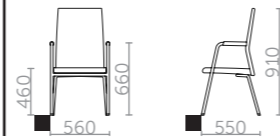

Select Beck Dos

Select Cuatro